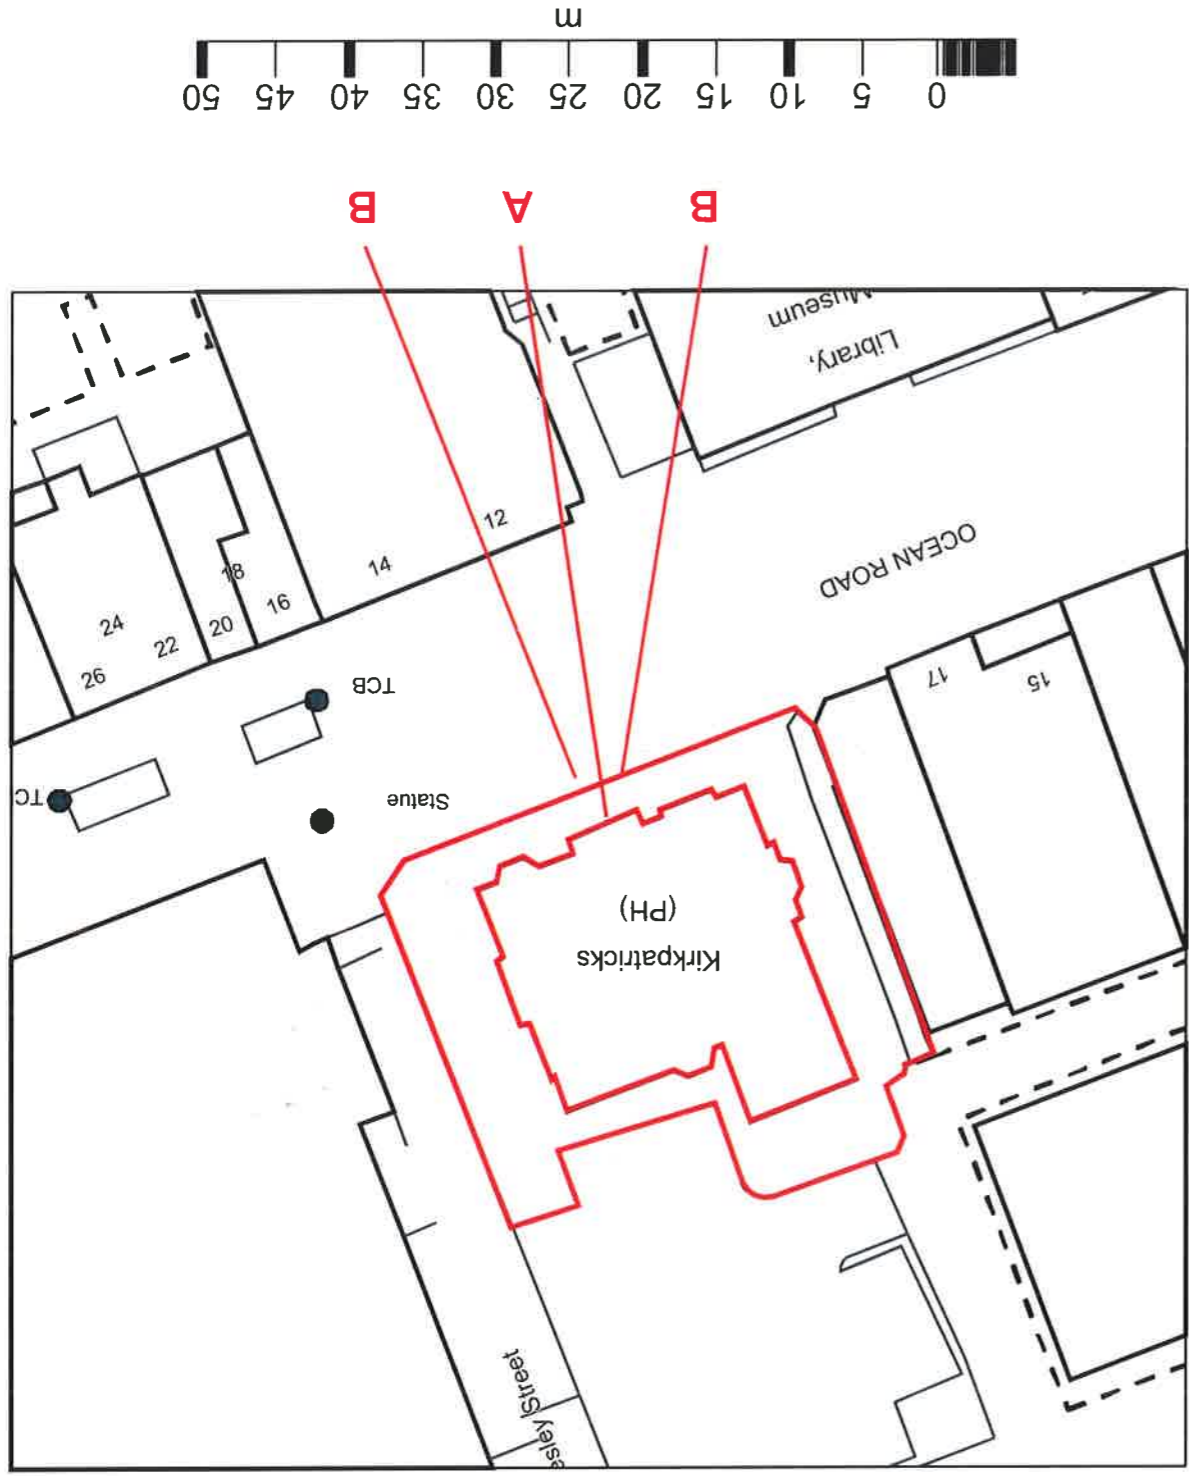

copy licence No. 100048453
 scale 1:1250 & 1:500 @ a3

Sign Letters

Signs

Black

NB Please always refer to actual paint references for accurate colour representations

Scale 1:500

Scale 1:1250

amanda@insignia signs.biz
 frank@insignia signs.biz
 0113 243 8533
 insignia signs.biz