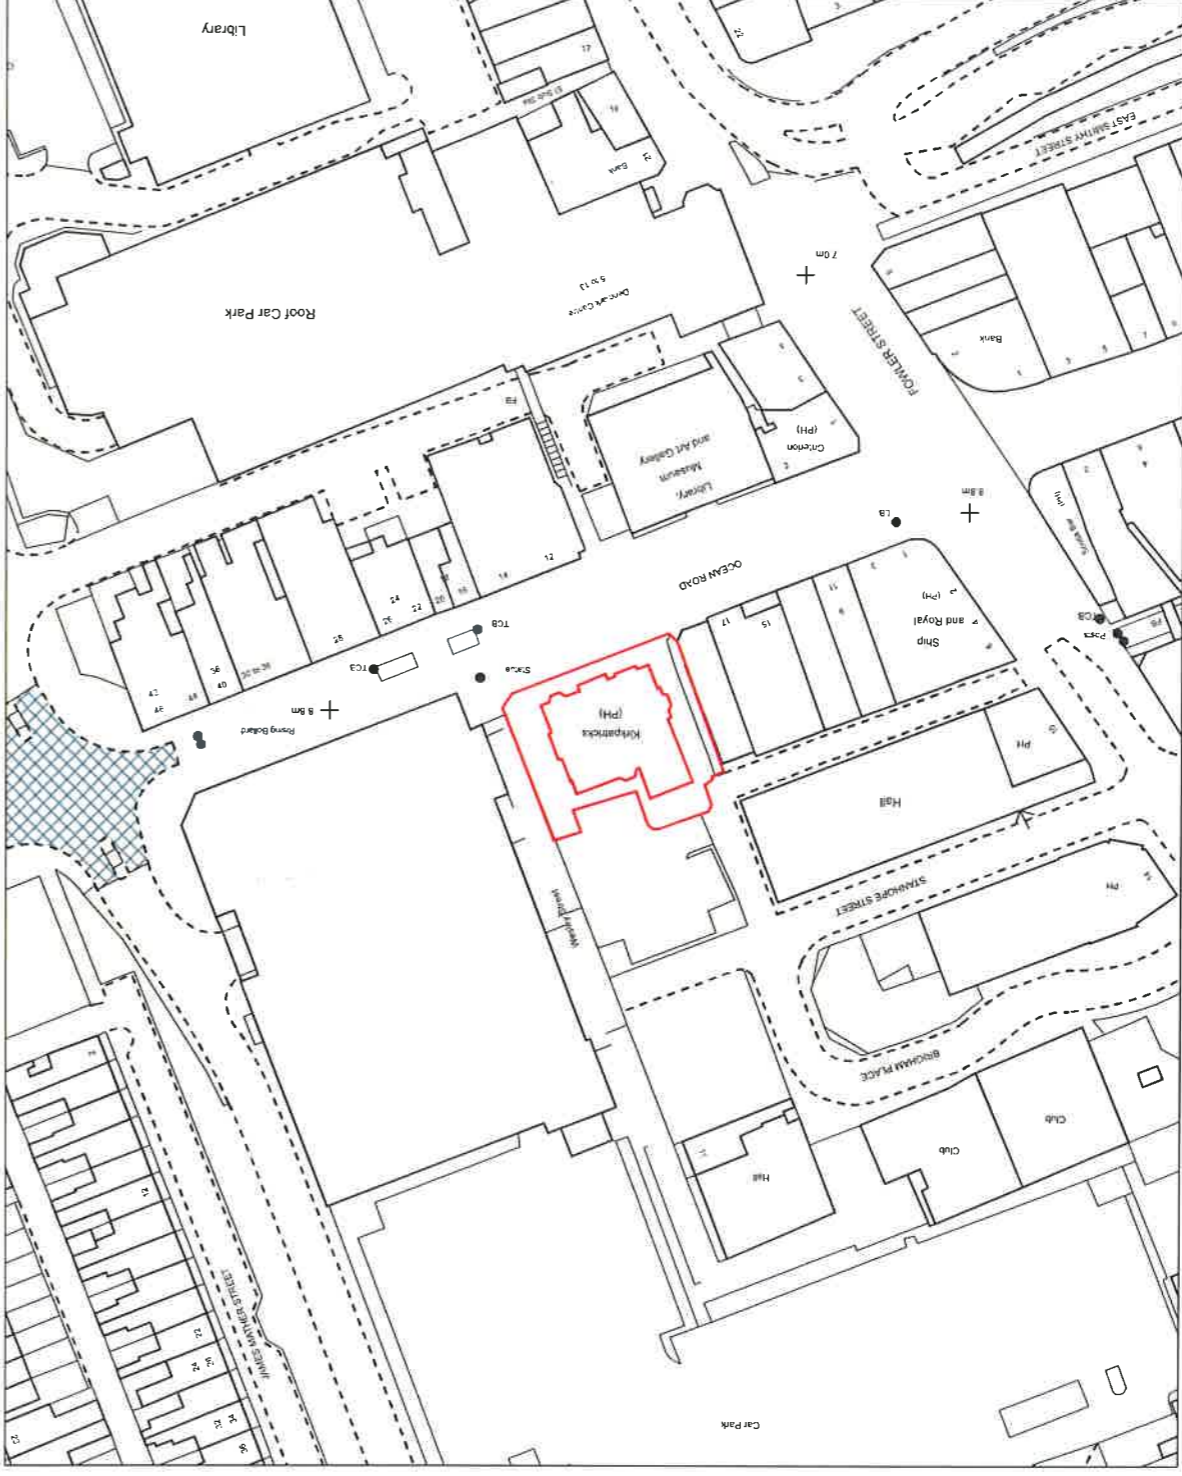

copy licence No. 100048453
 scale 1:1250 & 1:500 @ a3

Sign Letters

Signs

Black

NB Please always refer to actual paint references for accurate colour representations

Scale 1:500

Scale 1:1250

amanda@insignia signs.biz
 frank@insignia signs.biz
 0113 243 8533
 insignia signs.biz